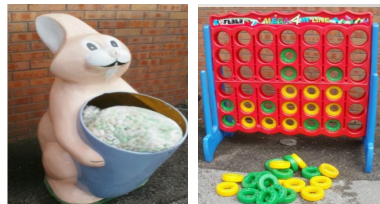

CLOWN HOOPLA £10
KEY IN THE DOOR £10

BUNNY WHEEL £10
CANS DOWN £10

BEAT THE KEEPER £10
GOLDEN NUGGET £10

GIANT DOMINOES £5

GOLF CHALLENGE £10
GIANT JENGA £10

LUCKY DIP RABBIT £5
MEGA 4 IN A LINE £10

Prices per day - Weekend Hire = One Day Charge

PARACHUTE (S,M,L) £5

PLAY YOUR CARDS RIGHT £10

SPLAT THE RAT £10

STOCKS £10
BOWLING £10

TOMBOLA DRUM £5

HOOK A DUCK £10

CHAIRS £3 EACH
15 AVAILABLE

TABLES £5 EACH
12 AVAILABLE